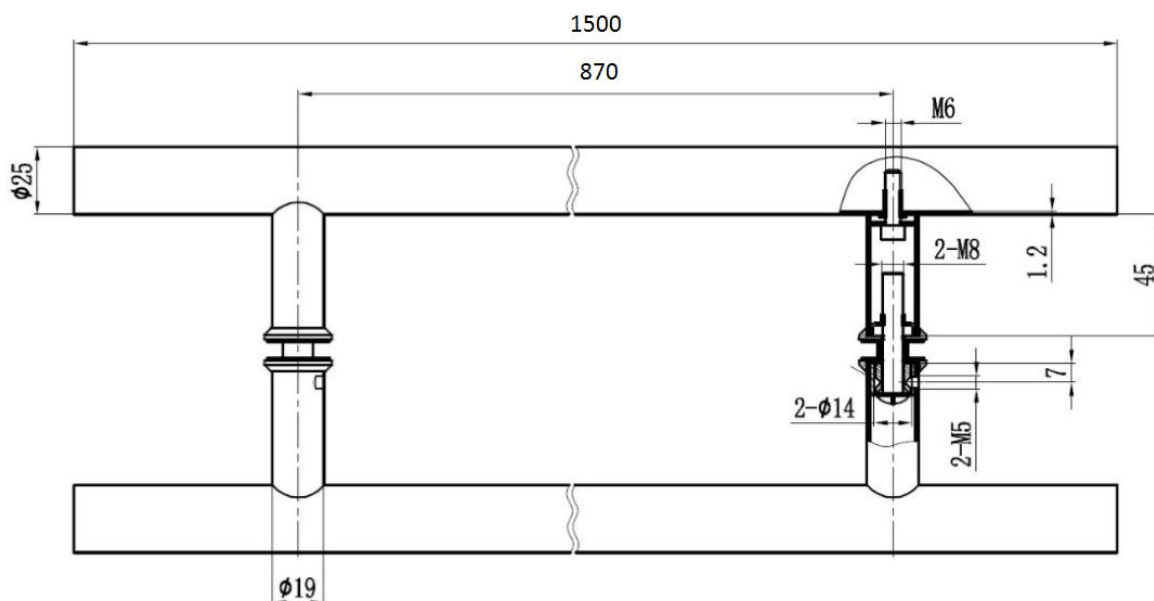

PRODUCT SHEET

Description:

Door Handle "Oder" SS304 Brushed, $\varnothing 25 \times 1500$ mm, cc 870mm, 8-12mm Glass Thickness, Bore: $\varnothing 12$ mm

Item number:

17.87.031-0

Units	Box	Carton	HS Code	Barcode
Pair	1	8	8302415000	 5704866479721